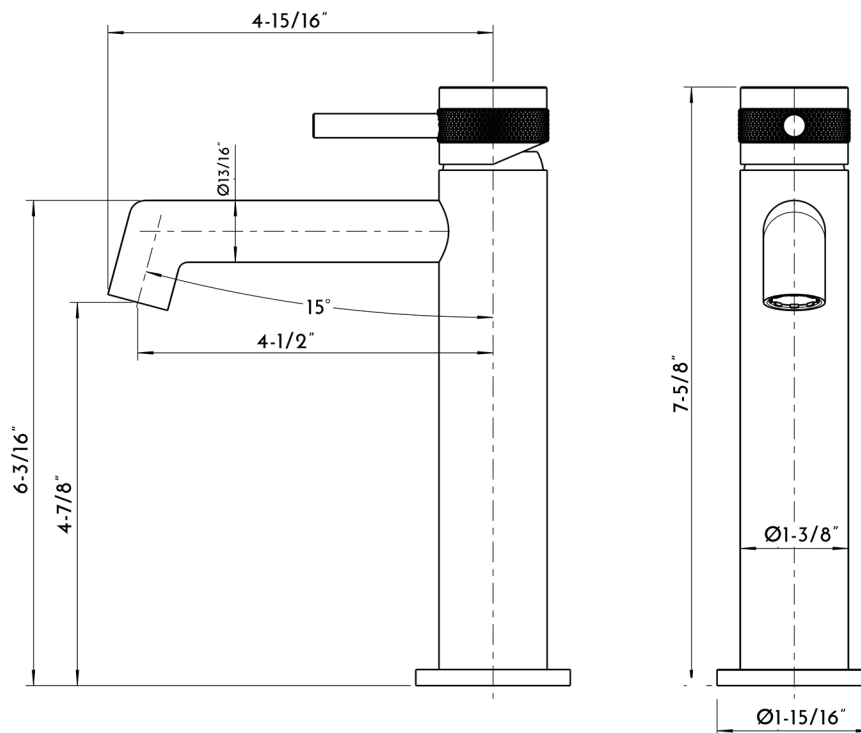

DAX-8010040-CR

BATHROOM FAUCETS SERIES

FEATURES

- Single Lever
- Chrome Finish
- Ceramic Cartridge
- Installation Hole 1-3/8"
- Brass Body

BATHROOM FAUCET **DAX-8010040-CR**

MODEL	DAX-8010040-CR
MATERIAL	Brass
FINISH	Chrome
HEIGHT	7-5/8"
DEPTH	5-7/8"
WIDTH	2"
FLOW RATE	1.33 GPM
HOT COLD INDICATORS	No
DECK PLATE INCLUDED	X
COMPATIBLE VALVE TYPE	Ceramic Cartridge
HANDLE STYLE	Single lever
NUMBER OF HANDLES	One
INSTALLATION TYPE	Deck mounted